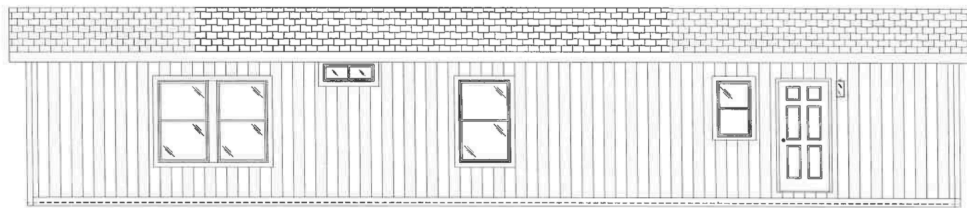

THE COLUMBIA RIVER SERIES

The Columbia River

1007

15' x 56'

DIMENSIONS

840 sf

LIVING SPACE

2

BEDROOMS

2

BATHROOMS

OVERVIEW

15' Single Wide 2
Bedroom Home for Sale

Heritage Home Center

(425) 353-5464

or Request Firm Quote

EMAIL US

01 FLOOR PLAN

840 SQ FT · 15' x 56'

02 FRONT ELEVATION

FRONT SIDEWALL

REAR SIDEWALL

OPT FRONT ENDWALL
W/ 6' PORCH

STD. FRONT ENDWALL

REAR ENDWALL

The Columbia River 1007

2 Bedrooms | 2 Bathrooms | 840 sq ft

STANDARD FEATURES

- ✓ Energy Star Rating on home
- ✓ LP Smartside Panel Siding
- ✓ Weather Resistant House Wrap Under Siding
- ✓ Large Dormer with Board and Batten Accent Area
- ✓ Oversized Eaves and Overhangs
- ✓ Architectural Shingles with Lifetime Warranty (Limited)
- ✓ Sherwin Williams Paint - Interior and Exterior
- ✓ Tape and Texture with Square Corner Drywall
- ✓ Baseboard Molding in Vinyl Floor Areas
- ✓ 9' Tall Flat Ceilings
- ✓ Hardwood Cabinets with 42" Tall Overhead Cabinets
- ✓ 6" Recessed LED Lighting
- ✓ Ceiling Fan Ready in Living Room and Family Room
- ✓ Fiberglass Tubs and Showers
- ✓ Pfister Faucets Throughout
- ✓ Congoleum LUX Vinyl Flooring
- ✓ Shaw 25 ounce Stain Resistant Carpet
- ✓ Kwikset Door Hardware
- ✓ 6 Panel Front Door & 9 Lite Rear Door
- ✓ ecobee Smart Thermostat
- ✓ Carrier SmartComfort Electric Furnace
- ✓ 2"x6" Exterior Walls
- ✓ 2"x4" Interior Walls