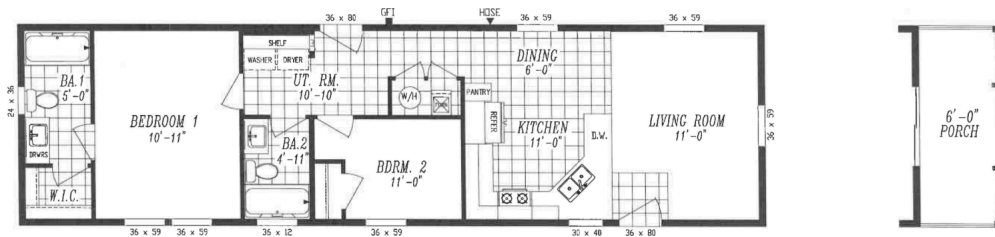

THE COLUMBIA RIVER SERIES

The Columbia River

1007

15' x 56'

DIMENSIONS

840 sf

LIVING SPACE

2

BEDROOMS

2

BATHROOMS

OVERVIEW

15' Single Wide 2
Bedroom Home for Sale

Heritage Home Center

(425) 353-5464

or Request Firm Quote

EMAIL US

01 FLOOR PLAN

840 SQ FT · 15' x 56'

02 FRONT ELEVATION

FRONT SIDEWALL

REAR SIDEWALL

OPT FRONT ENDWALL
W/ 6' PORCH

STD. FRONT ENDWALL

REAR ENDWALL

The Columbia River 1007

2 Bedrooms | 2 Bathrooms | 840 sq ft

STANDARD FEATURES

- ✓ Energy Star Rating on home
- ✓ LP Smartside Panel Siding
- ✓ Weather Resistant House Wrap Under Siding
- ✓ Large Dormer with Board and Batten Accent Area
- ✓ Oversized Eaves and Overhangs
- ✓ Architectural Shingles with Lifetime Warranty (Limited)
- ✓ Sherwin Williams Paint - Interior and Exterior
- ✓ Tape and Texture with Square Corner Drywall
- ✓ Baseboard Molding in Vinyl Floor Areas
- ✓ 9' Tall Flat Ceilings
- ✓ Hardwood Cabinets with 42" Tall Overhead Cabinets
- ✓ 6" Recessed LED Lighting
- ✓ Ceiling Fan Ready in Living Room and Family Room
- ✓ Fiberglass Tubs and Showers
- ✓ Pfister Faucets Throughout
- ✓ Congoleum LUX Vinyl Flooring
- ✓ Shaw 25 ounce Stain Resistant Carpet
- ✓ Kwikset Door Hardware
- ✓ 6 Panel Front Door & 9 Lite Rear Door
- ✓ ecobee Smart Thermostat
- ✓ Carrier SmartComfort Electric Furnace
- ✓ 2"x6" Exterior Walls
- ✓ 2"x4" Interior Walls