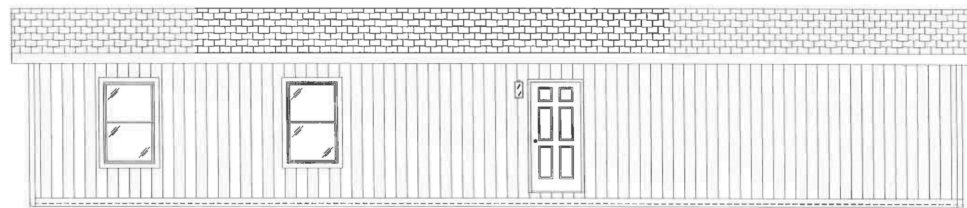

EMAIL US

01 FLOOR PLAN

840 SQ FT · 15' x 56'

02 FRONT ELEVATION

FRONT SIDEWALL

REAR SIDEWALL

OPT FRONT ENDWALL
W/ 6' PORCH

STD. FRONT ENDWALL

REAR ENDWALL

The Columbia River 1007

2 Bedrooms | 2 Bathrooms | 840 sq ft

STANDARD FEATURES

- ✓ Energy Star Rating on home
- ✓ LP Smartside Panel Siding
- ✓ Weather Resistant House Wrap Under Siding
- ✓ Large Dormer with Board and Batten Accent Area
- ✓ Oversized Eaves and Overhangs
- ✓ Architectural Shingles with Lifetime Warranty (Limited)
- ✓ Sherwin Williams Paint - Interior and Exterior
- ✓ Tape and Texture with Square Corner Drywall
- ✓ Baseboard Molding in Vinyl Floor Areas
- ✓ 9' Tall Flat Ceilings
- ✓ Hardwood Cabinets with 42" Tall Overhead Cabinets
- ✓ 6" Recessed LED Lighting
- ✓ Ceiling Fan Ready in Living Room and Family Room
- ✓ Fiberglass Tubs and Showers
- ✓ Pfister Faucets Throughout
- ✓ Congoleum LUX Vinyl Flooring
- ✓ Shaw 25 ounce Stain Resistant Carpet
- ✓ Kwikset Door Hardware
- ✓ 6 Panel Front Door & 9 Lite Rear Door
- ✓ ecobee Smart Thermostat
- ✓ Carrier SmartComfort Electric Furnace
- ✓ 2"x6" Exterior Walls
- ✓ 2"x4" Interior Walls